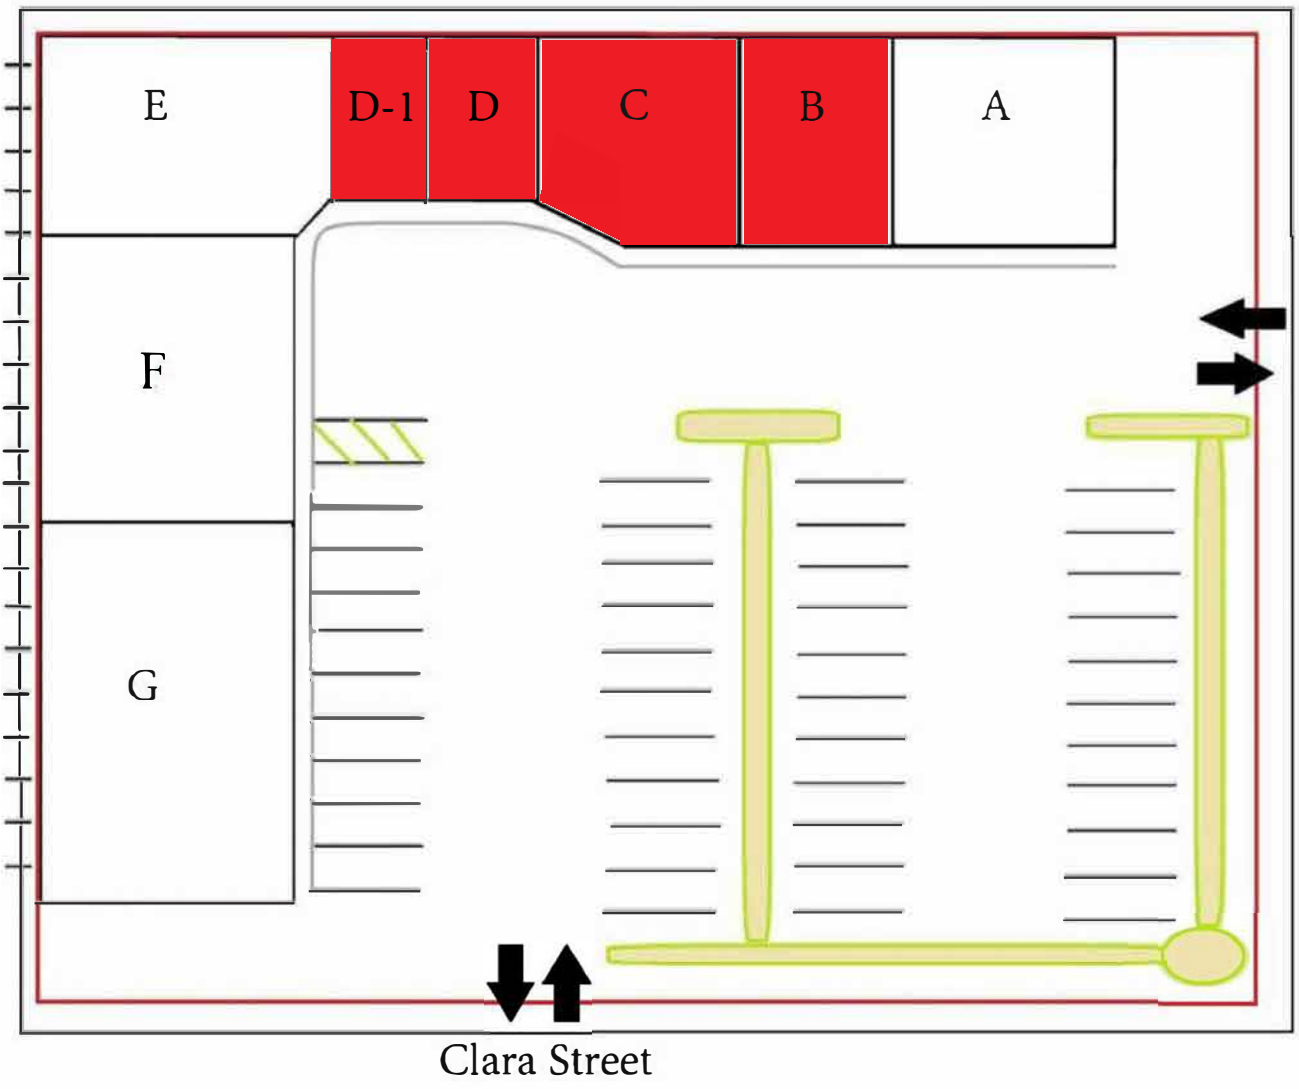

7625 Eastern Avenue, Bell Gardens, CA 90201

Eastern Ave

Eastern Ave

Clara Street

STE#	SPACE	SQ.FT.
A	Super Pizza Velos Corp	1,485
B	Oriental Spa (Available Soon)	1,485
C	Wellness Pharmacy (Available Soon)	1,600
D	Beauty Salon (Available Soon)	870
D-1	VACANT	870
E	Pharmacy Rx	2,100
F	Vape Shop (Tobacco & More)	1,102
G	7-Eleven	3,382
Total: SQ.FT.:		12,894