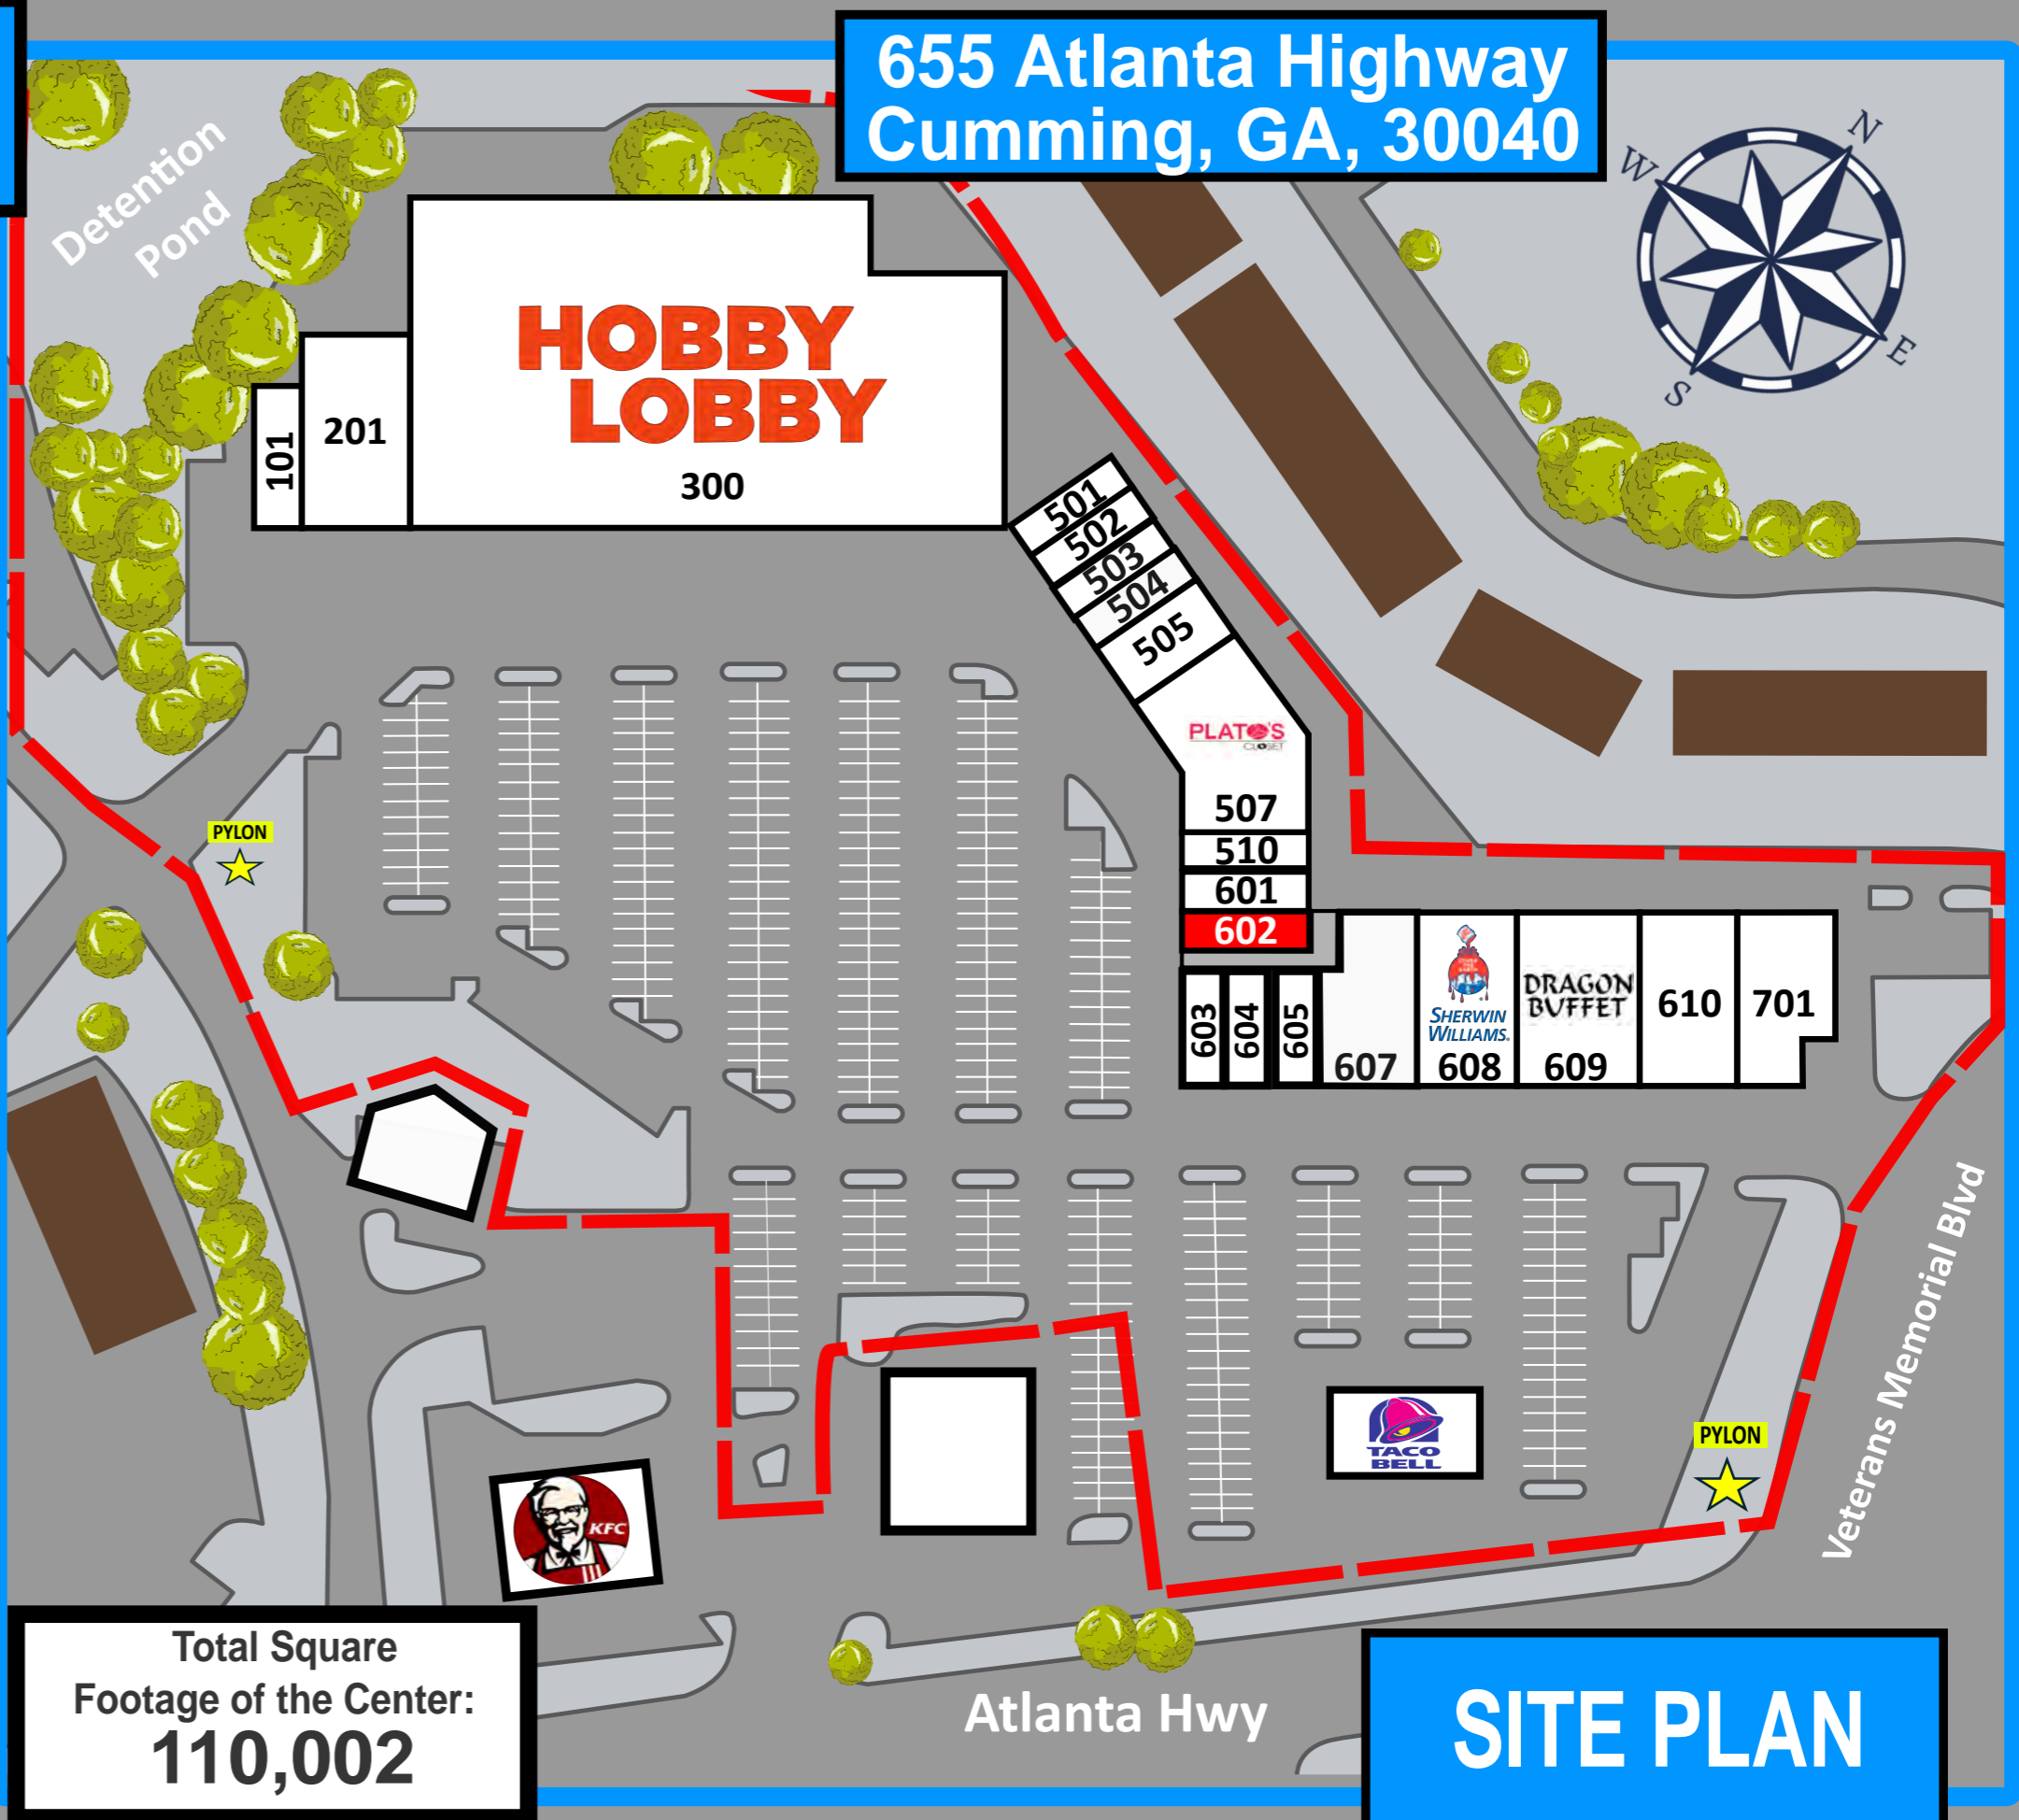

LANIER CROSSING SHOPPING CENTER

655 Atlanta Highway
Cumming, GA, 30040

STE.	TENANT	SQ. FT
101	Moto Asian Cuisine	1,400
201	Style Encore	6,000
300	Hobby Lobby	54,154
501	The Goldsmith Jewelers	1,400
502	Cumming Shoe Repair	1,050
503	Lanier Cutters	1,050
504	Cleo P Nails & Spa	1,400
505	Cosmo Professional	2,800
507	Plato's Closet	6,755
510	Vapor Emporium	1,400
601	Ames Tools	1,680
602	VACANT	1,540
603	Subway	1,200
604	Cricket Wireless	1,200
605	1st Acceptance Insurance	1,200
607	Annalakshmi, Inc. (Opening Soon)	4,184
608	Sherwin Williams	3,200
609	Dragon Buffet	7,850
610	Beautix Beauty Supply	7,000
701	Dr. Bragg Dental	3,539
***	EVgo	****
***	Taco Bell	****

Total Square Footage of the Center:
110,002

SITE PLAN